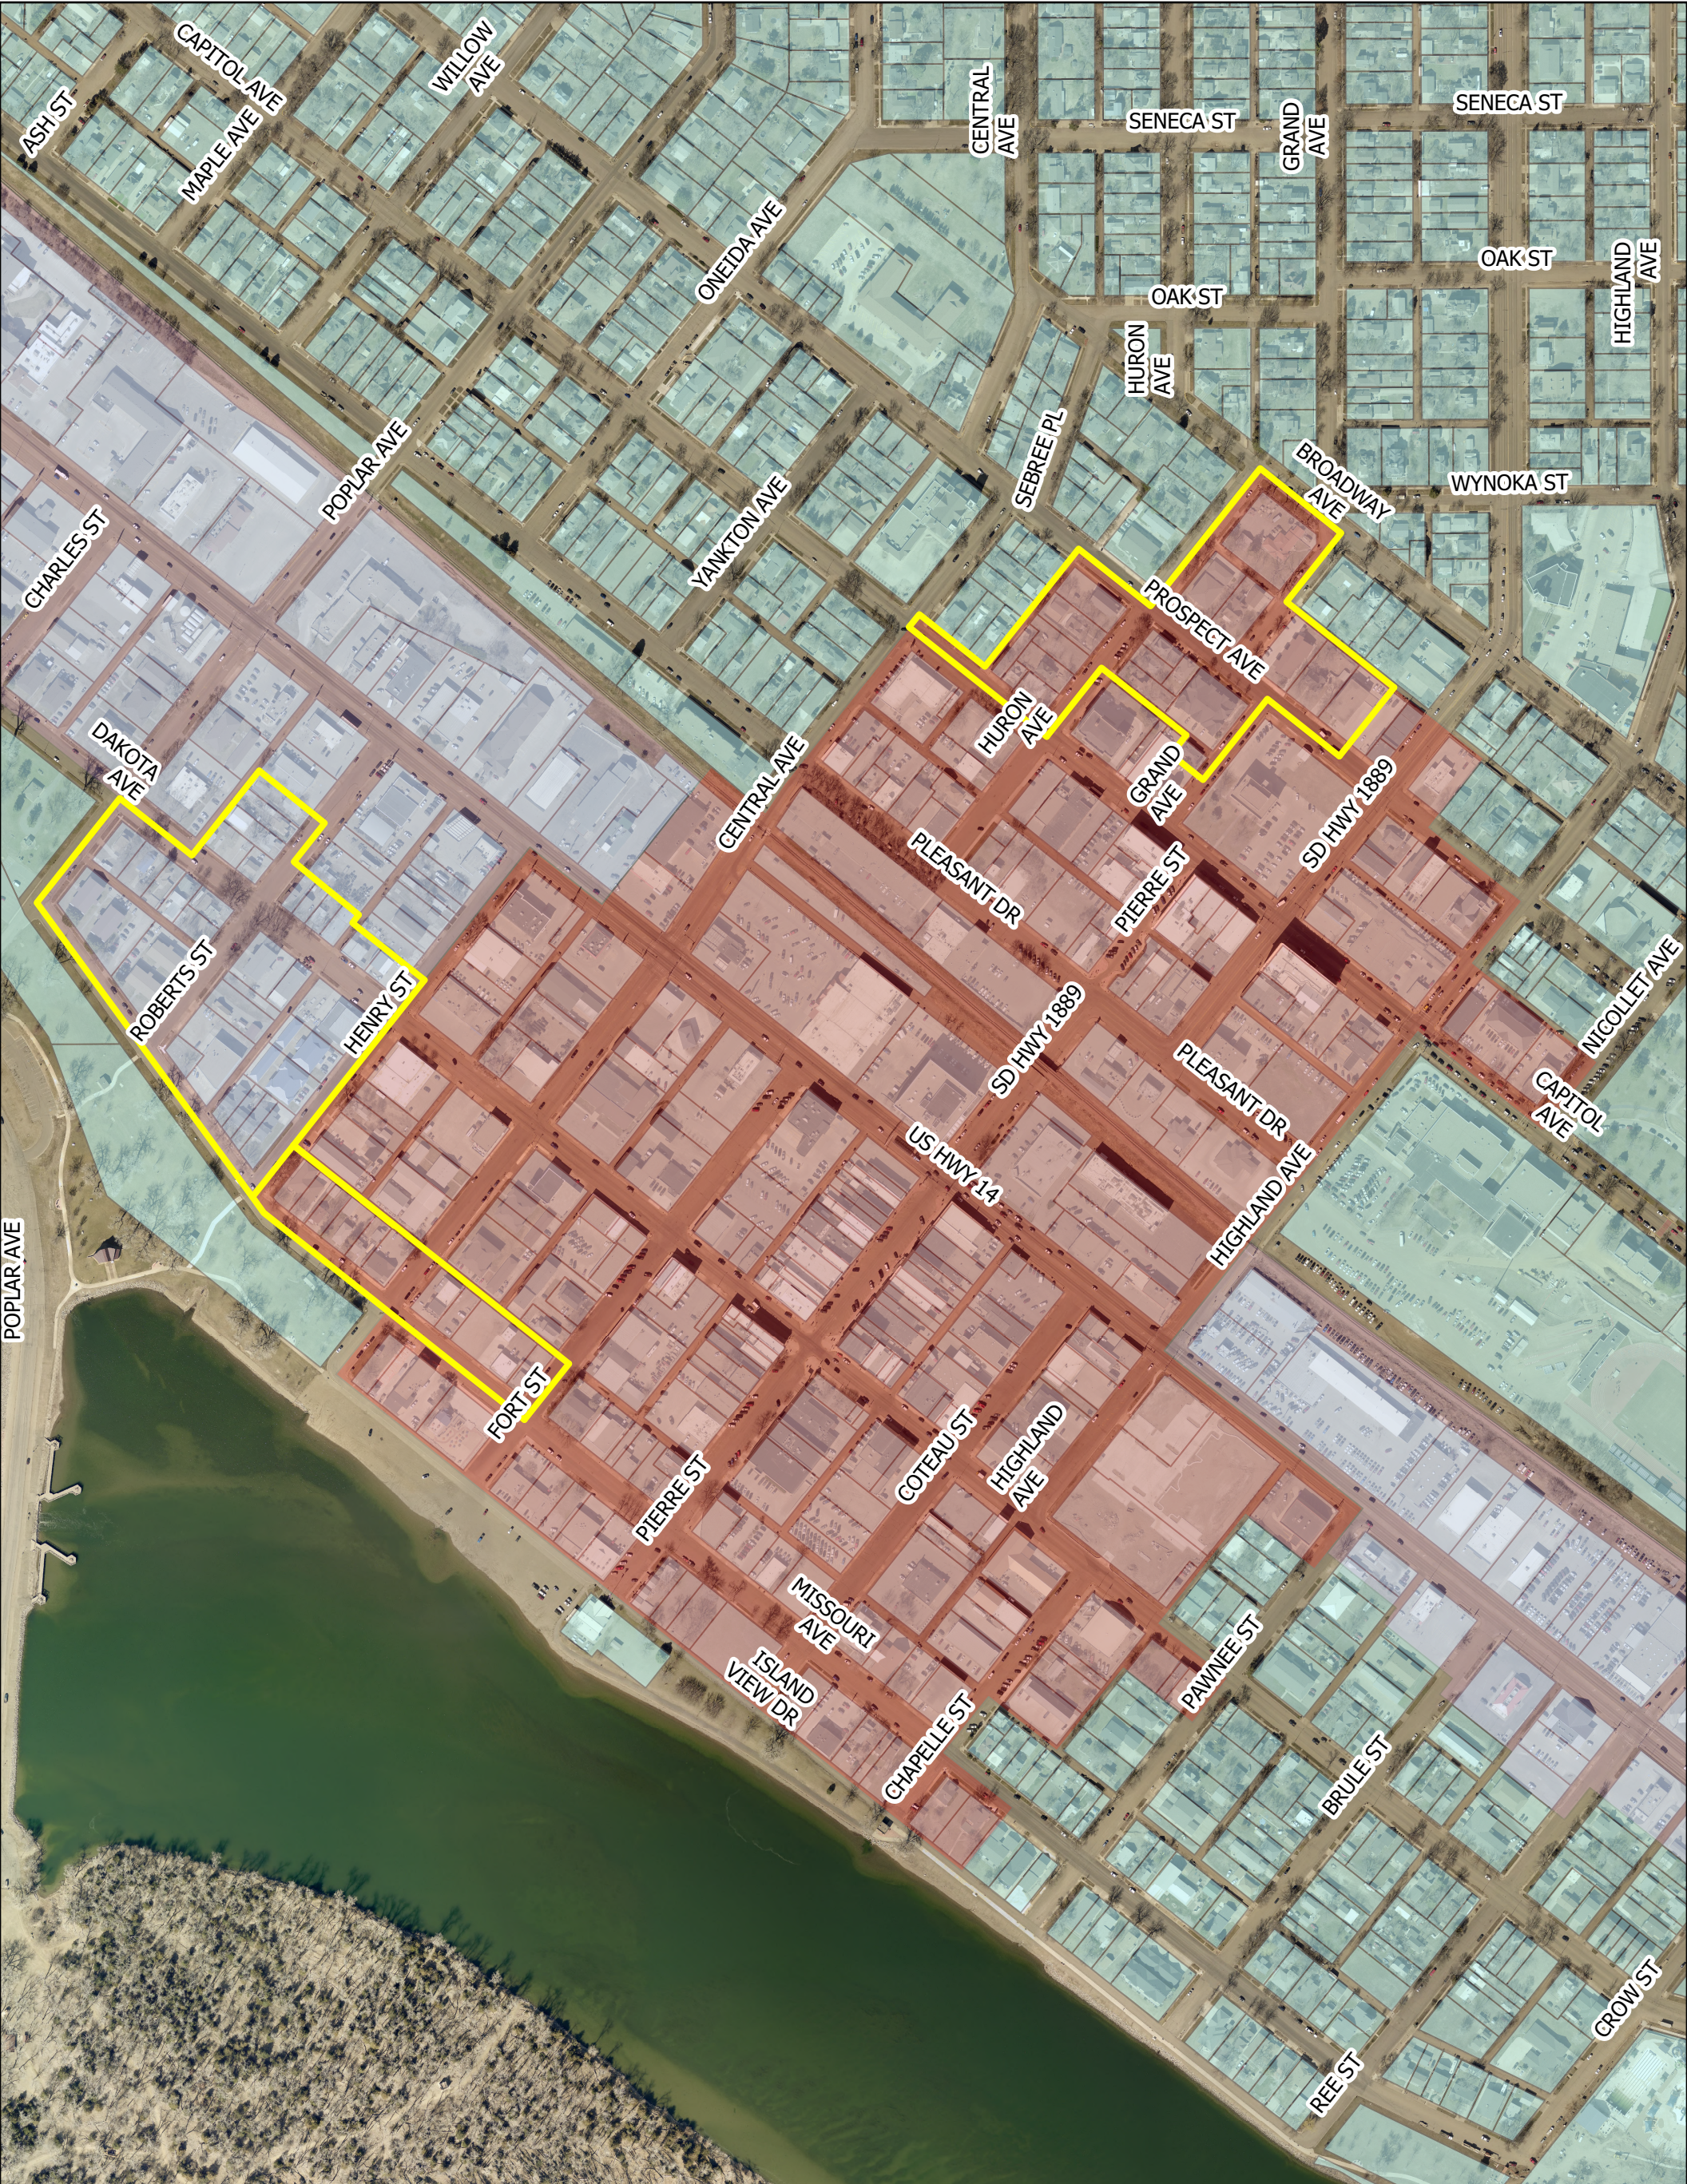

Zoning Boundary Overview

Legend

- PROPOSED_BOUNDARY
- ZONING_CENTRAL_BUSINESS
- ZONING_LOCAL_BUSINESS
- PARCELS

0 750 1,500 Feet